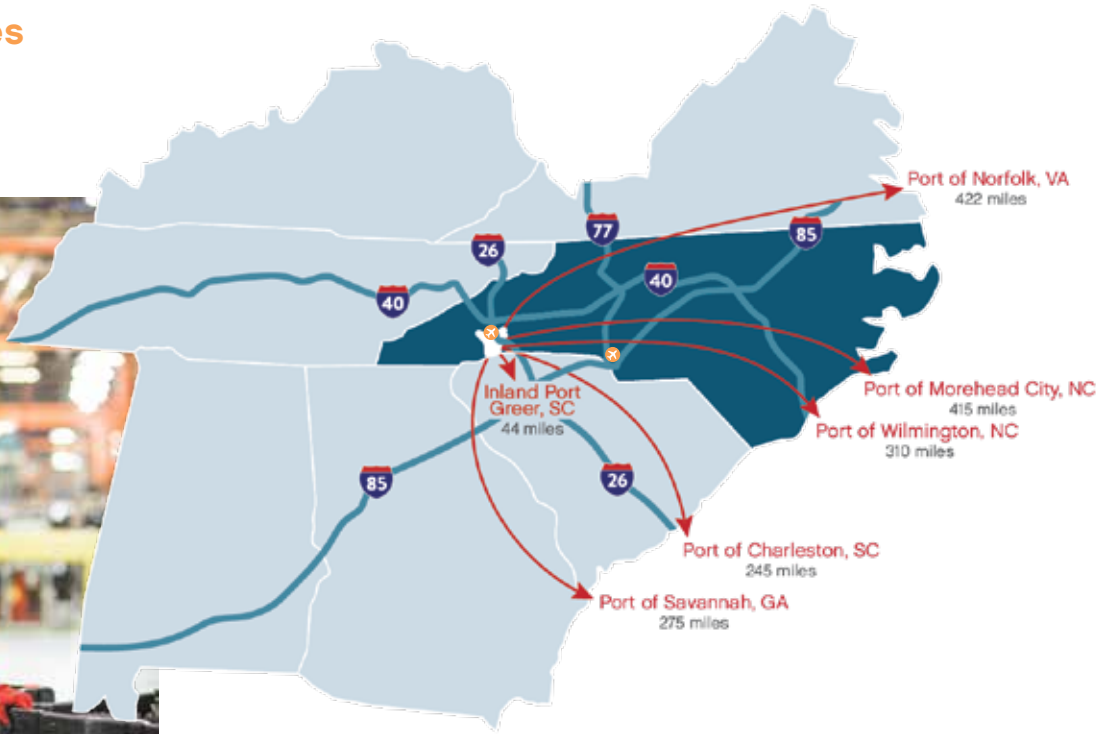

Aggressive Incentives
Low Tax Rates
No Unionized Labor

OVER 10%
OF ALL HENDERSON COUNTY
JOBS ARE IN MANUFACTURING
COMPARED 8.5 % NATIONWIDE

$305.5 MILLION
NEW INVESTMENT IN
HENDERSON COUNTY
(2018-2023)

917 NEW JOBS IN
HENDERSON
COUNTY (2018-2023)

Prime-Age Labor Force
in Henderson County: **33,167**

Prime-Age Labor
Force in Region: **368,523**

**NEARBY COLLEGES & UNIVERSITIES
SUPPORTING F&B PROCESSING,
PRODUCTION, AND LOGISTICS:**

- — — — —> Western Carolina University
- — — — —> Appalachian State University
- — — — —> Warren Wilson College
- — — — —> NC State University
- — — — —> Asheville-Buncombe Technical Community College
- — — — —> Customized Training at Blue Ridge Community College

Data Source: JobsEQ