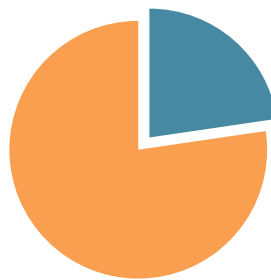

Aggressive Incentives
Low Tax Rates
No Unionized Labor

OVER 10%
OF ALL HENDERSON COUNTY
JOBS ARE IN MANUFACTURING
COMPARED 8.5 % NATIONWIDE

$305.5 MILLION
NEW INVESTMENT IN
HENDERSON COUNTY
(2018-2023)

917 NEW JOBS IN
HENDERSON
COUNTY (2018-2023)

Prime-Age Labor Force
in Henderson County: **33,167**

Prime-Age Labor
Force in Region: **368,523**

**NEARBY COLLEGES & UNIVERSITIES
SUPPORTING F&B PROCESSING,
PRODUCTION, AND LOGISTICS:**

- — — — —> Western Carolina University
- — — — —> Appalachian State University
- — — — —> Warren Wilson College
- — — — —> NC State University
- — — — —> Asheville-Buncombe Technical Community College
- — — — —> Customized Training at Blue Ridge Community College

Data Source: JobsEQ