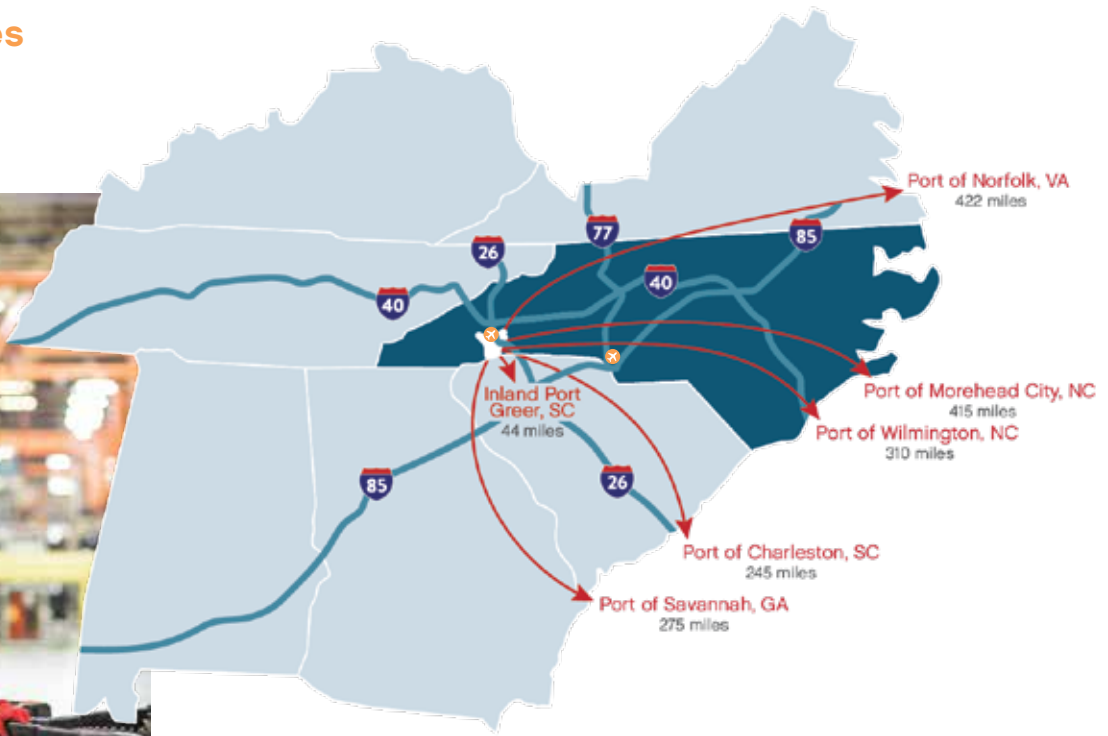

Aggressive Incentives
Low Tax Rates
No Unionized Labor

OVER 10%
OF ALL HENDERSON COUNTY
JOBS ARE IN MANUFACTURING
COMPARED 8.5 % NATIONWIDE

$305.5 MILLION
NEW INVESTMENT IN
HENDERSON COUNTY
(2018-2023)

917 NEW JOBS IN
HENDERSON
COUNTY (2018-2023)

Prime-Age Labor Force
in Henderson County: **33,167**

Prime-Age Labor
Force in Region: **368,523**

**NEARBY COLLEGES & UNIVERSITIES
SUPPORTING MACHINERY
PRODUCTION AND ENGINEERING:**

- └───→ Western Carolina University
- └───→ Clemson University
- └───→ NC State University
- └───→ NC State/UNC Asheville Mechatronics Engineering
- └───→ Customized Training at Blue Ridge Community College

Data Source: JobsEQ