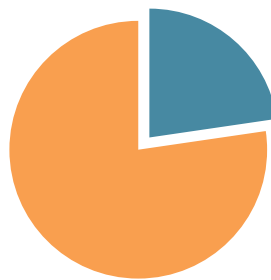

Aggressive Incentives
Low Tax Rates
No Unionized Labor

OVER 10%
OF ALL HENDERSON COUNTY
JOBS ARE IN MANUFACTURING
COMPARED 8.5 % NATIONWIDE

$305.5 MILLION
NEW INVESTMENT IN
HENDERSON COUNTY
(2018-2023)

917 NEW JOBS IN
HENDERSON
COUNTY (2018-2023)

Prime-Age Labor Force
in Henderson County: **33,167**

Prime-Age Labor
Force in Region: **368,523**

**NEARBY COLLEGES & UNIVERSITIES
SUPPORTING MACHINERY
PRODUCTION AND ENGINEERING:**

- └───→ Western Carolina University
- └───→ Clemson University
- └───→ NC State University
- └───→ NC State/UNC Asheville Mechatronics Engineering
- └───→ Customized Training at Blue Ridge Community College

Data Source: JobsEQ