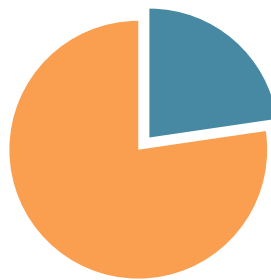

the
partnership
Henderson County, NC
Economic Development

Aggressive Incentives
Low Tax Rates
No Unionized Labor

OVER 10%
 OF ALL HENDERSON COUNTY
 JOBS ARE IN MANUFACTURING
 COMPARED 8.5 % NATIONWIDE

\$305.5 MILLION
 NEW INVESTMENT IN
 HENDERSON COUNTY
 (2018-2023)