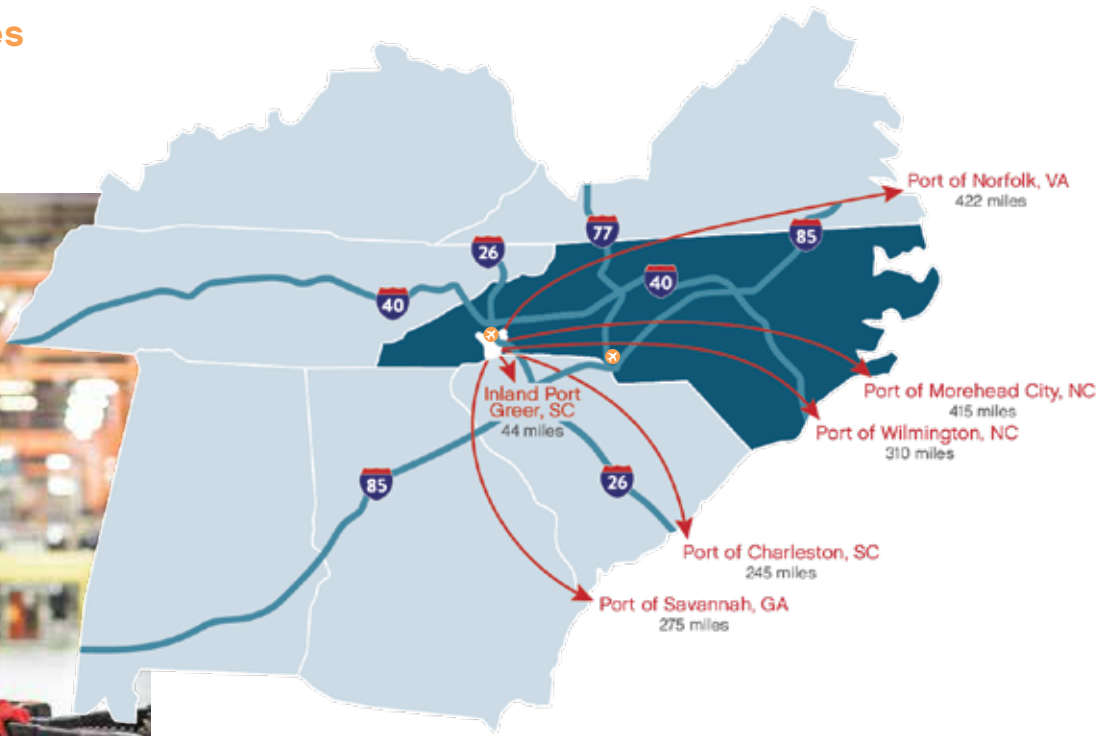

Aggressive Incentives
Low Tax Rates
No Unionized Labor

OVER 10%
OF ALL HENDERSON COUNTY
JOBS ARE IN MANUFACTURING
COMPARED 8.5 % NATIONWIDE

$305.5 MILLION
NEW INVESTMENT IN
HENDERSON COUNTY
(2018-2023)

917 NEW JOBS IN
HENDERSON
COUNTY (2018-2023)

Prime-Age Labor Force
in Henderson County: **33,167**

Prime-Age Labor
Force in Region: **368,523**

**NEARBY COLLEGES & UNIVERSITIES
SUPPORTING OUTDOOR RECREATION
PRODUCTION AND ENGINEERING:**

- └───→ Western Carolina University
- └───→ Clemson University
- └───→ NC State University
- └───→ NC State/UNC Asheville Mechatronics Engineering
- └───→ Customized Training at Blue Ridge Community College

Data Source: JobsEQ